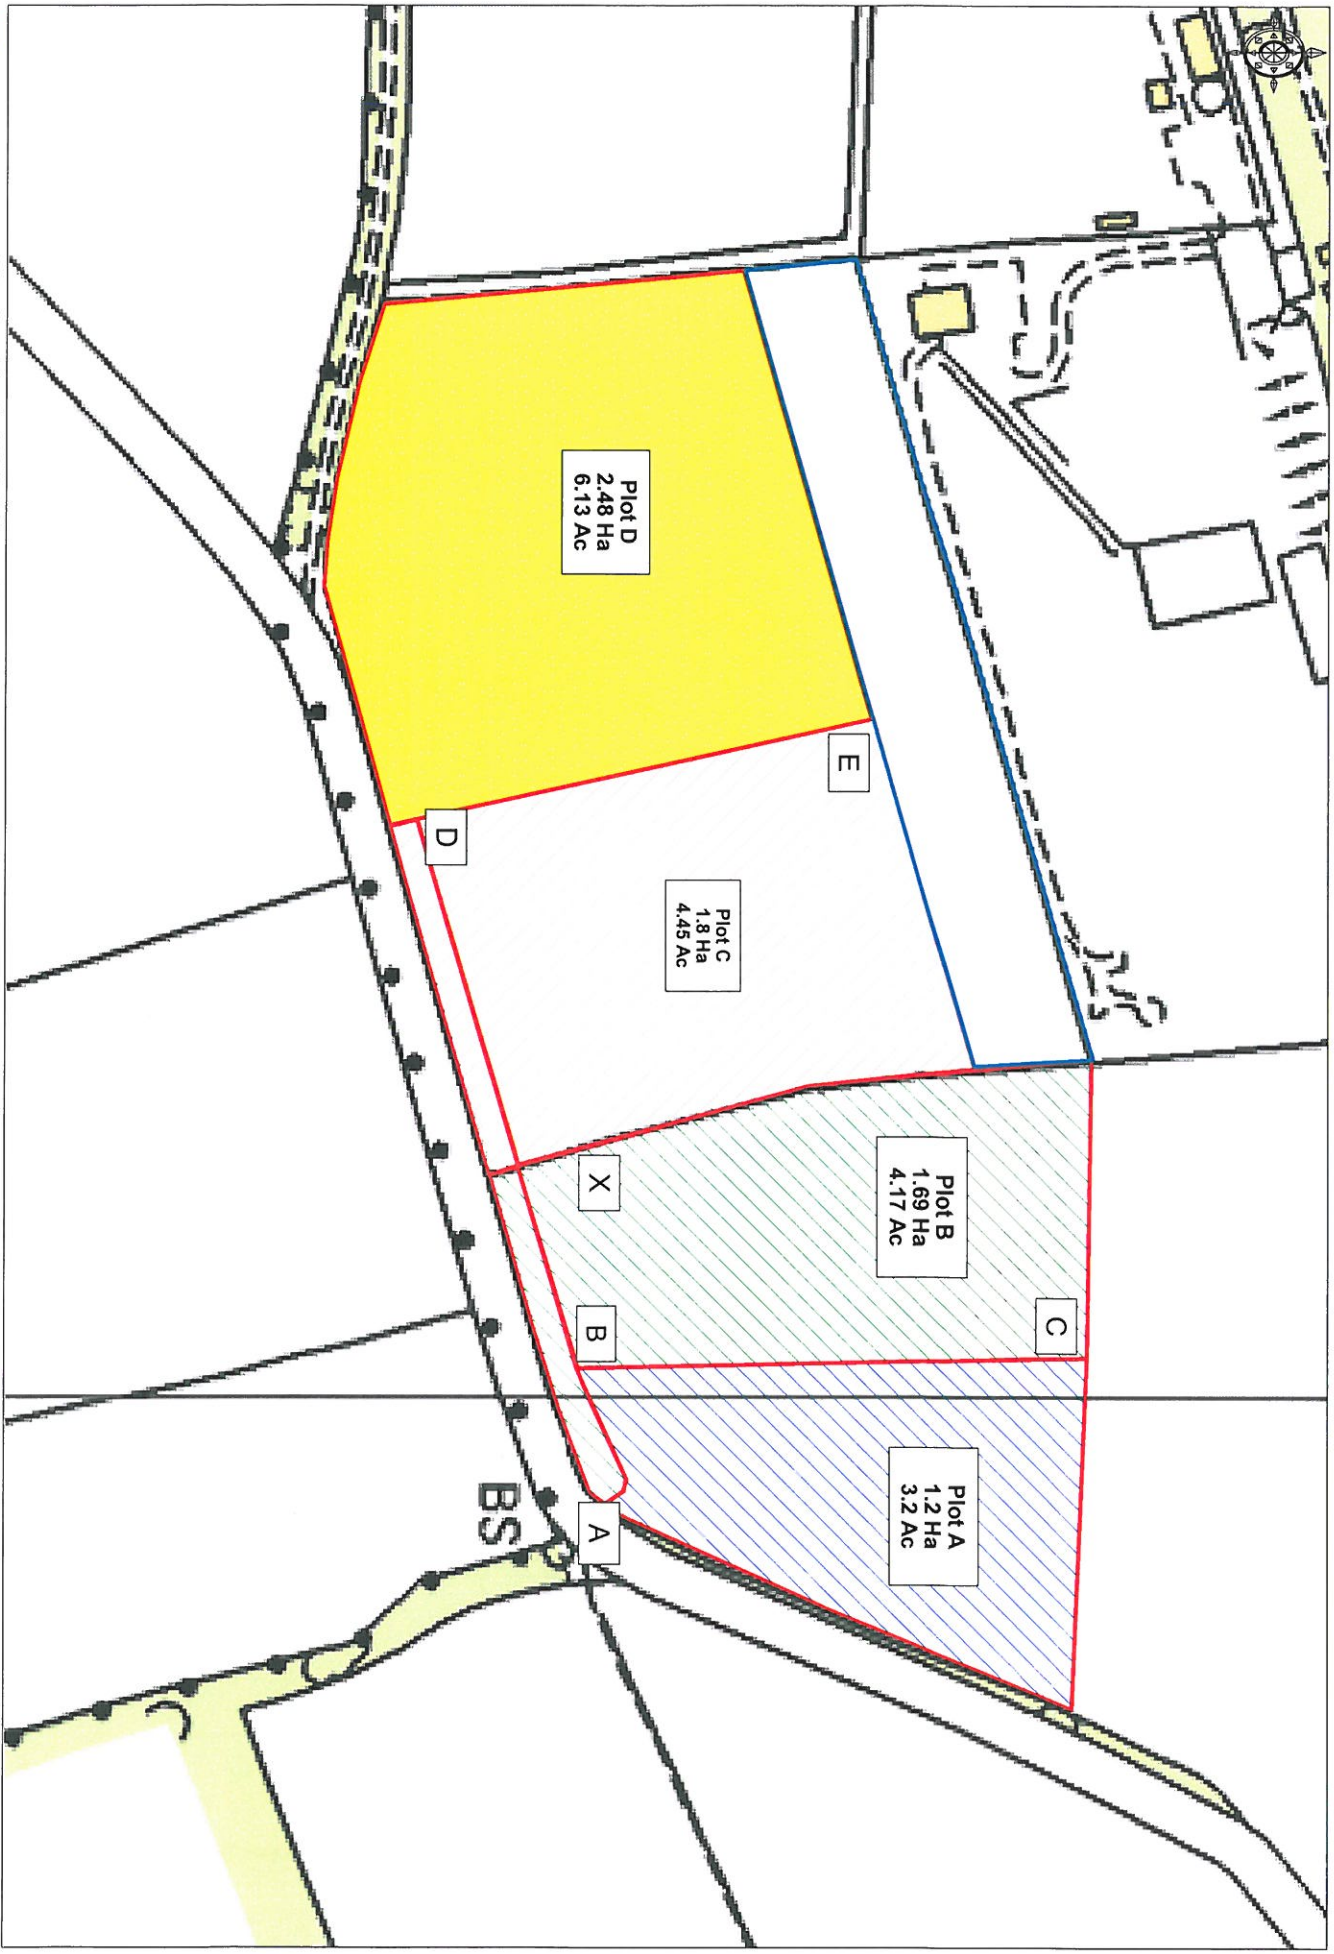

Plots at Bush Farm Lane

Ordnance Survey © Crown Copyright 2011. All rights reserved. Licence number 100020449. Printed Scale - 1:2500

For identification only