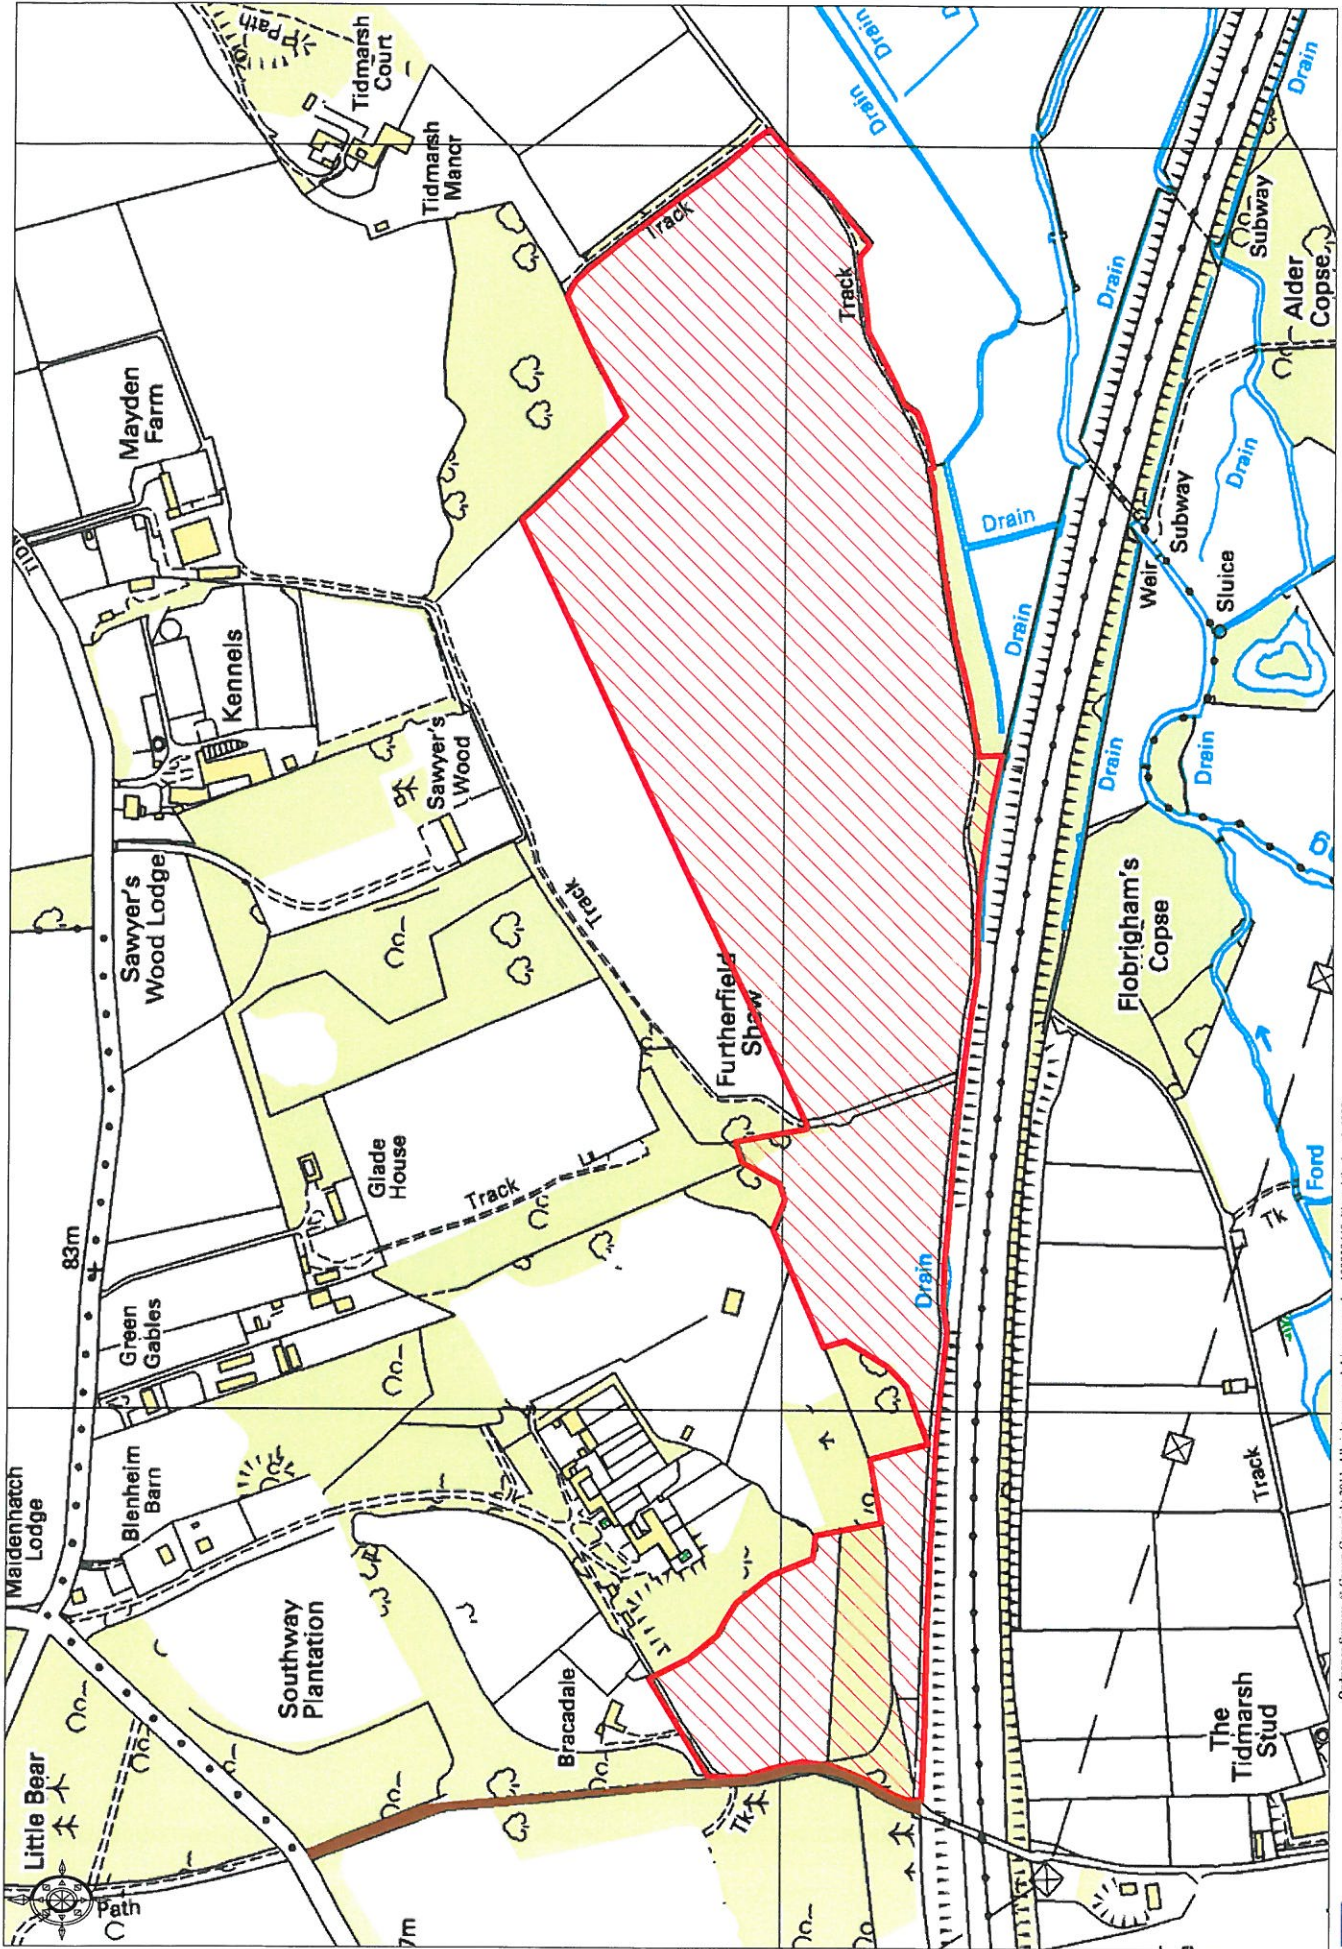

Land adjoining Maidenhatch

Ordnance Survey © Crown Copyright 2011. All rights reserved. Licence number 100030449. Printed Scale - 1:6000